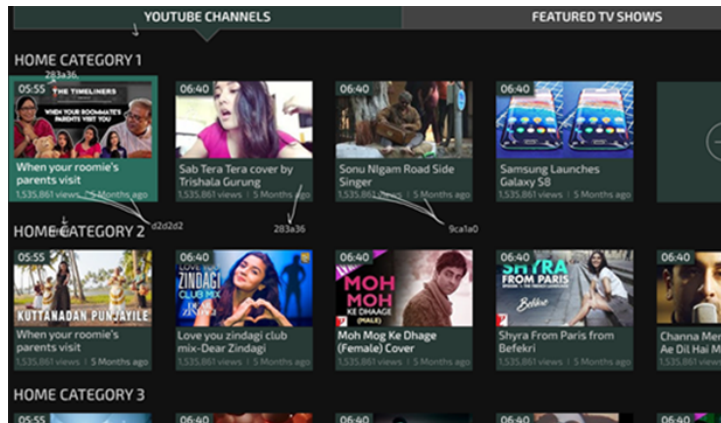

PORTFOLIO

TOTAL CABLE

Total Cable BD is the Bangladesh based online cable TV alternative, bringing together TV shows, movies, live channels, radio stations and more from a number of countries, all in one place, on every device. Total Cable provides its users access to a varied range of on demand video contents, Live TV channels and radio stations, all in one place. Total cable can be used as a mobile app, and is available on both Android and iOS devices. It is also available for use in PC. [Technology Used : Java, Javascript, PHP, HTML5, CSS, Java Android]
<http://www.totalcablebd.com/>