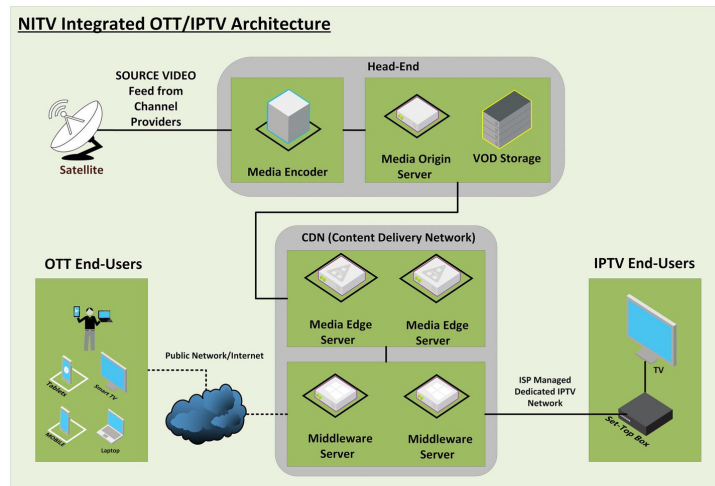

Internet Protocol television (IPTV) is a system through which television services are delivered using the internet protocol suite over a packet-switched network such as a LAN or the internet, instead of being delivered through traditional terrestrial, satellite signal, and cable television formats. This new inexpensive technology is replacing the traditional cable and satellite services for many families around the world.

An IPTV service can be delivered to an IP enabled STB (Set-Top Box), TV, mobile phone, tablet, laptop or PC and can be easily incorporated into a video on demand solution. The IP network for running an IPTV service can be provided and managed by the local ISP.

## OTT/IPTV PLATFORM ARCHITECTURE

Figure 1: NITV Integrated OTT workflow

## NITV INTEGRATED OTT/IPTV WORKFLOW

- Broadcasters provides the original media stream as IP feed (UDP Feed) which is received as input stream by the soft encoder/transcoder.
- VOD (Video On Demand) content is directly stored in VOD NAS Storage which is connected to Origin Server.
- Encoder/transcoder transforms the input video and provides RTMP output.
- The RTMP output stream as well as the VOD content is processed by the Origin server which performs transmuxing and provides HLS streams.
- This HLS stream is then distributed by the CDN (Content Delivery Network) via various medium such as web application service or mobile application service (Middleware).
- OTT end-users can use various platforms (Laptops, Smartphones, SmartTV, etc.) to request and view contents from web/mobile application servers.
- IPTV end-users can use the service by utilizing STB (Set-Top Box) through ISP managed network.