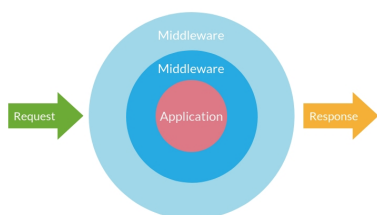

4 Flexible Middleware

NITV has a very straightforward highly intuitive administrative interface which is scalable to customize as per the customers requirement. Our Middleware enables operator to manage their growing video library and take a total full Control on our Middleware and is being used by operators from around the globe.