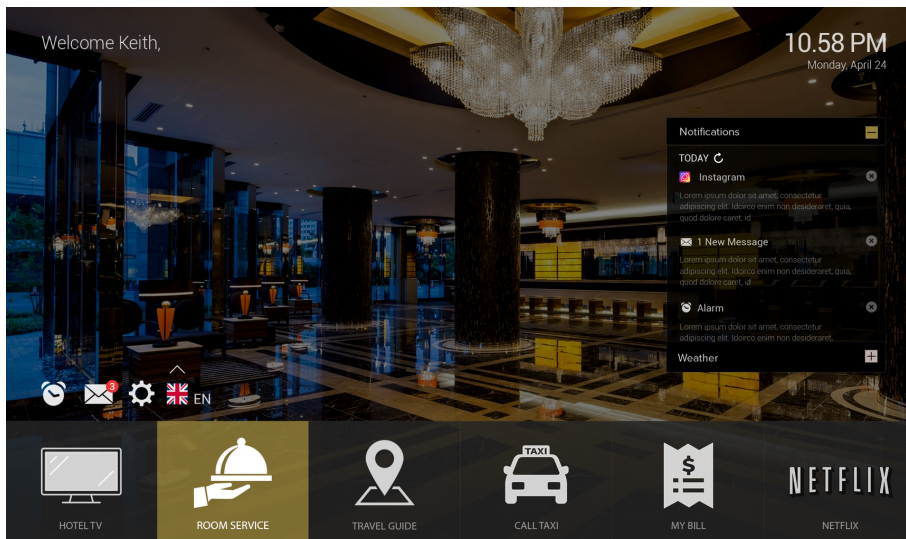

APA HOTEL APP

APA Group (Always Pleasant Amenities) is a Japanese hospitality group that operates APA Hotels. APA Hotels operates the largest group of hotels in Japan with more than 150 properties.

APA Hotel software provides the features such as hotel TV, Room Service, Travel Guide, Taxi reservation, View your hotel bills and also watch netflix from there. This is a Japan based software application which can be accessed only through tablets. You can easily reserve a taxi and call then from the application. You can also see your overall hotel bills from the app and also call for the room service. You can access Hotel TV and watch live TV channels and also can watch various TV series from Netflix.