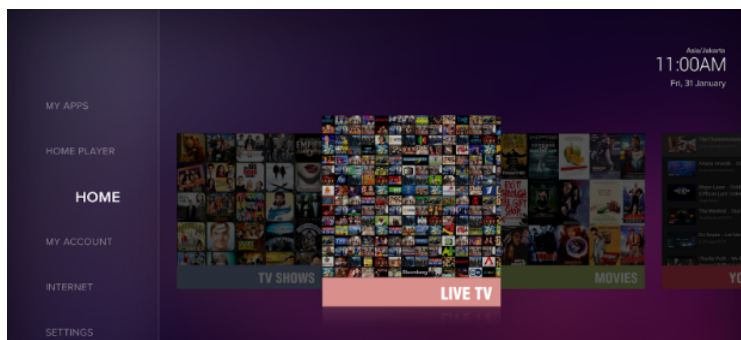

WORLD ON DEMAND

World on Demand launched in **2004 with 150,000 Subscribers** is the first TV service targeted especially for the expat community residing abroad. World on Demand is a multi-platform television service broadcasting live television channels from a number of communities along with on demand movies and TV shows. World on Demand is multi-platform in the sense that it can be used in an array of devices, be it set top boxes, Roku devices, mobile applications (both Android as well as iOS) and can also be used through the web as well.

[Technology Used : Java, Javascript .PHP, HTML5, CSS, Java Android]

<https://www.worldondemand.net/>