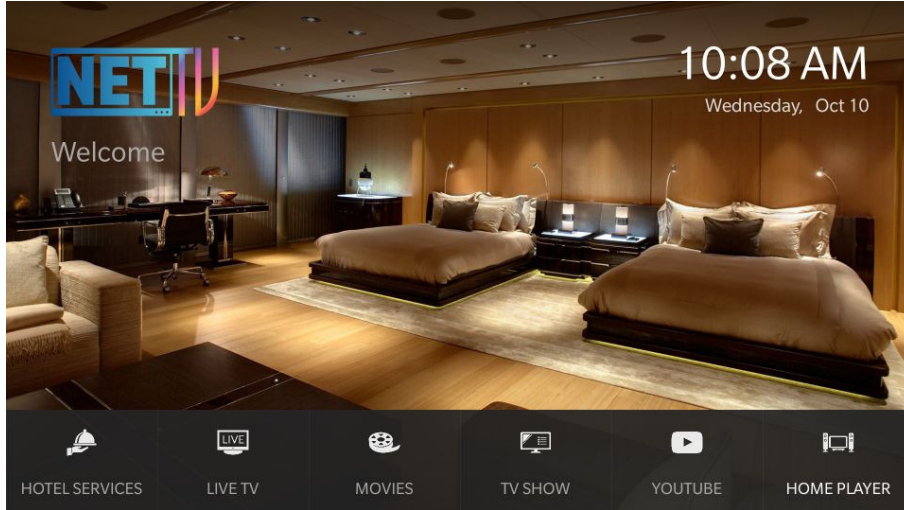

## NET TV HOTEL APP

NET TV Hotel application provides the features such as Hotel Services, Live TV, Movies, TV Shows, Youtube and Home Player. You can access the various hotel services through this application such as food ordering, table reservation. You can also enjoy different movies and watch live TV channels. Various TV shows are available that you can watch from this app. Furthermore you can surf Youtube from this app and watch content there.