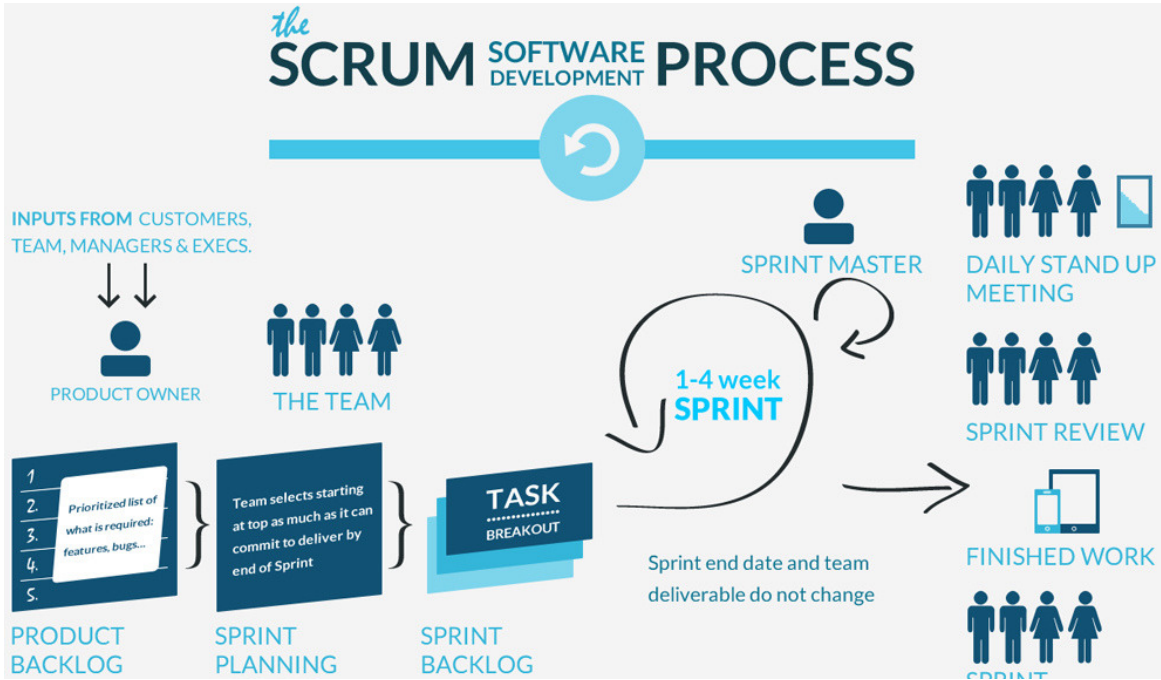

METHODOLOGY

PROJECT MANAGEMENT

Scrum

DELIVERY MODELS